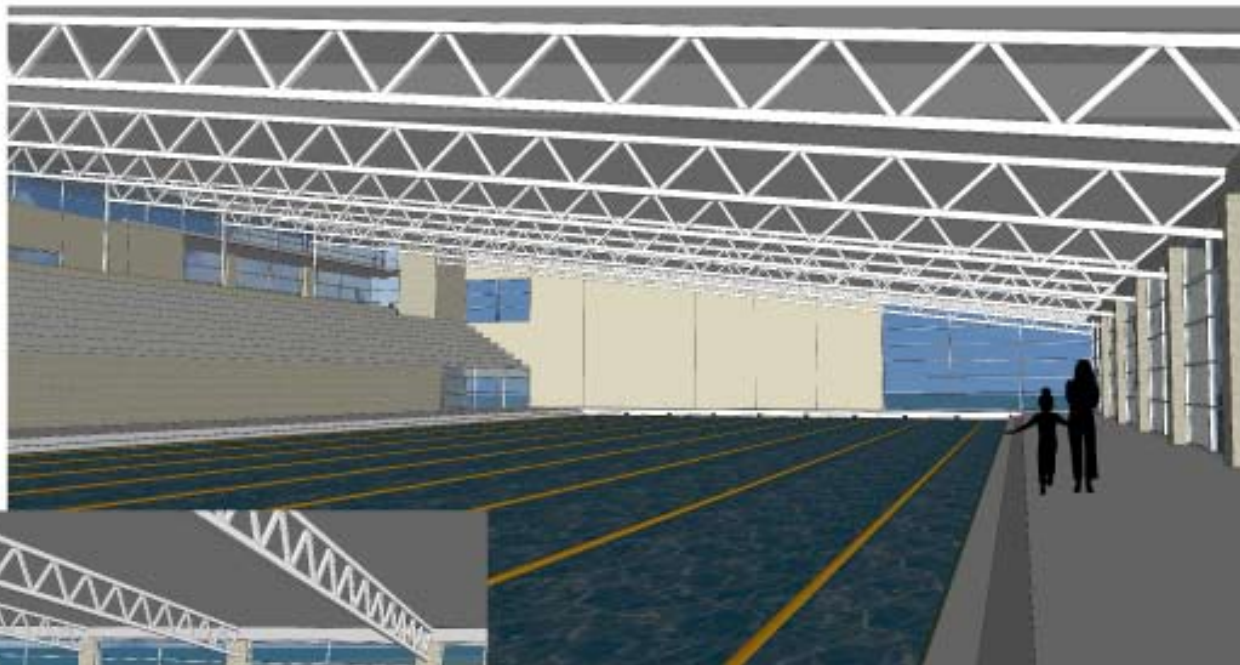

LOOKING NORTH-EAST

© 2008 Partners in Design Architects, Inc.

50 METER POOL
LAKEVIEW RECREX
11.18.08

262 542 2888
Lakewood, CO

347 945 8360
Plymouth, MI

INTERIOR RENDERING

50-METER POOL - LAKEVIEW RECREX

© 2008 Partners in Design Architects, Inc.

50-METER POOL
LAKEVIEW RECREX
11.18.08

Partners in Design
ARCHITECTS

262 942 2299
Lakewood, CO

947 945 8360
Boulder, CO

PROPOSED FIRST FLOOR PLAN

50 METER POOL - LANEVILLE RECREPLEX

© 2008 Partners in Design Architects, Inc.