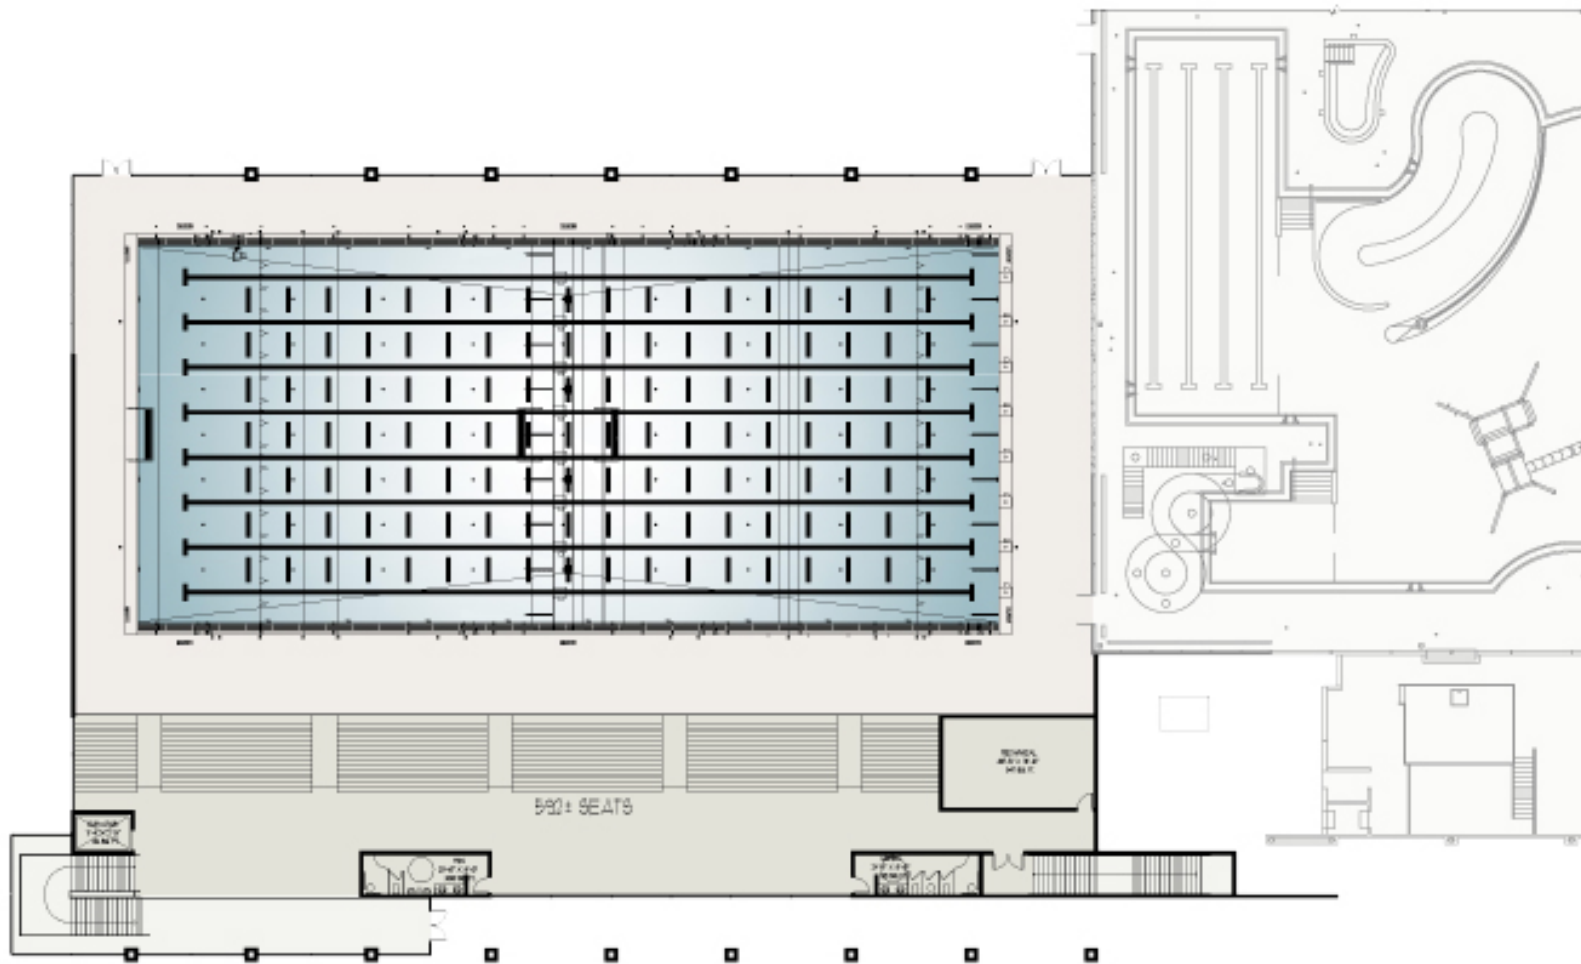

LOOKING NORTH-EAST

© 2008 Partners in Design Architects, Inc.

50 METER POOL
LAKEVIEW RECREX
11.18.08

262 542 2888
Lakewood, CO

347 945 8360
Plymouth, MI

INTERIOR RENDERING

50-METER POOL - LAKEVIEW RECREX

© 2008 Partners in Design Architects, Inc.

50-METER POOL
LAKEVIEW RECREX
11.18.08

Partners in Design
ARCHITECTS

262 942 2299
Lakewood, CO

947 945 8360
Boulder, CO

PROPOSED FIRST FLOOR PLAN

50 METER POOL - LANEVILLE RECREPLEX

© 2008 Partners in Design Architects, Inc.

50 METER POOL,
SCALE: 3/32" = 1'-0"
11.17.08

282.552.2800
Keweenaw, MI

847.946.0360
Plymouth, IL

PROPOSED SECOND FLOOR PLAN

50 METER POOL - LANEVUE RECREAL

© 2008 Partners in Design Architects, Inc.

50 METER POOL,
SCALE: 3/32" = 1'-0"
11.18.08