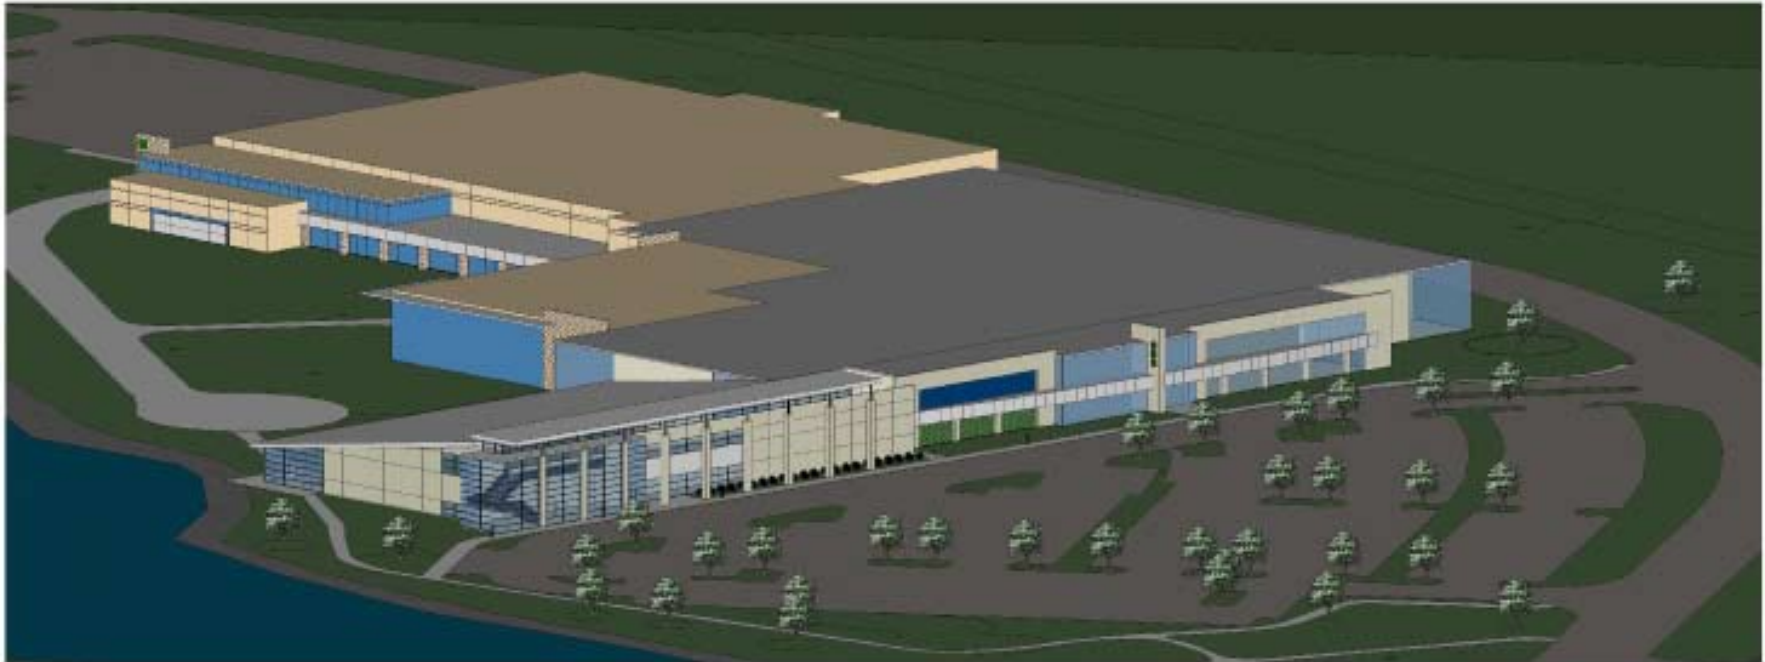

EXTERIOR RENDERINGS

LOOKING NORTH-WEST

© 2008 Partners in Design Architects, Inc.

50 METER POOL
LAKEVIEW RECREX
11.18.08

 **Partners in Design**
ARCHITECTS

282 WEST 28TH
COLUMBUS, IN

317 WEST 28TH
COLUMBUS, IN