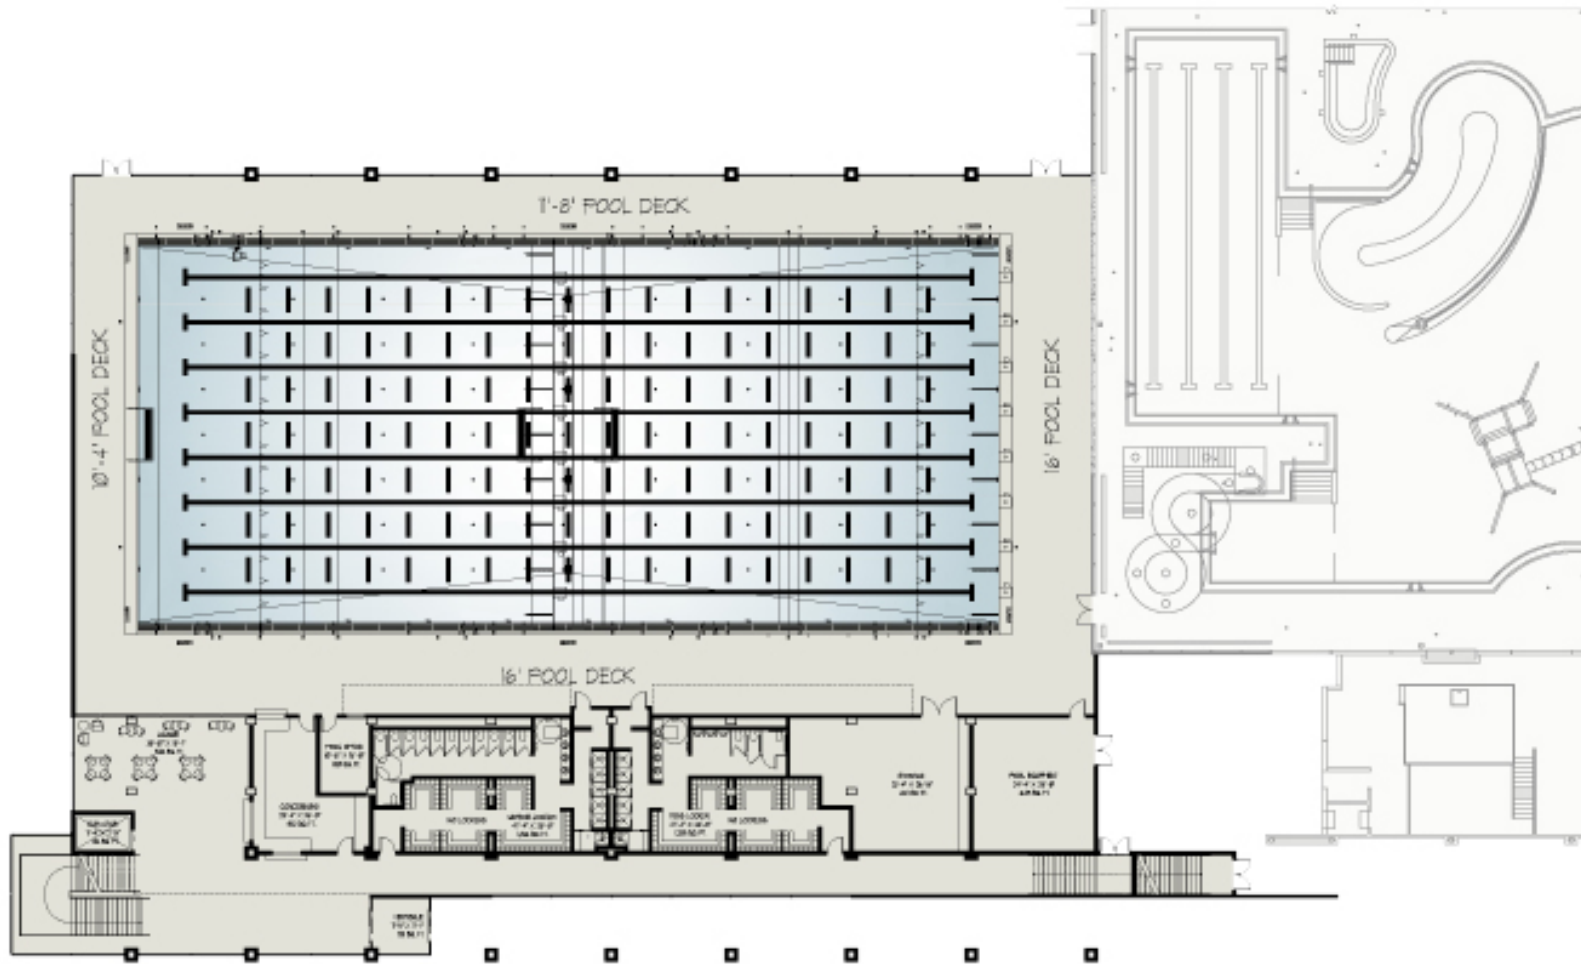

LOOKING NORTH-EAST

© 2008 Partners in Design Architects, Inc.

50 METER POOL
LAKEVIEW RECREX
11.18.08

262 542 2888
Lakewood, CO

347 945 8360
Plymouth, MI

INTERIOR RENDERING

50-METER POOL - LAKEVIEW RECREX

© 2008 Partners in Design Architects, Inc.

50-METER POOL
LAKEVIEW RECREX
11.18.08

Partners in Design
ARCHITECTS

262 942 2299
Lakewood, CO

947 945 8360
Boulder, CO

PROPOSED FIRST FLOOR PLAN

50 METER POOL - LANEVILLE RECREPLEX

© 2008 Partners in Design Architects, Inc.

50 METER POOL,
SCALE: 3/32" = 1'-0"
11.17.08

282.552.2800
Keweenaw, MI

847.946.0360
Plymouth, IL

PROPOSED SECOND FLOOR PLAN

50 METER POOL - LANEVUE RECREAL

© 2008 Partners in Design Architects, Inc.

50 METER POOL,
SCALE: 3/32" = 1'-0"
11.18.08