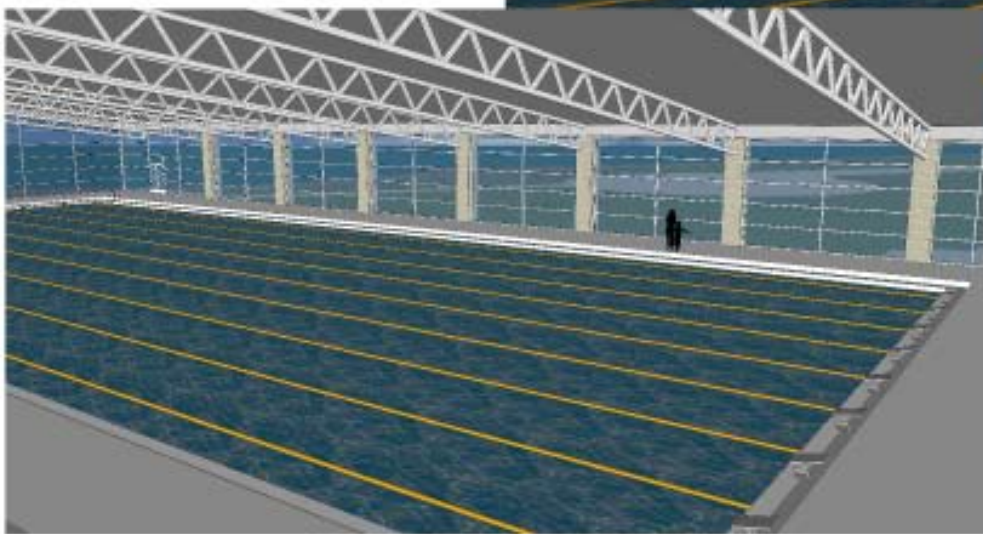

LOOKING NORTH-EAST

© 2008 Partners in Design Architects, Inc.

50 METER POOL
LAKEVIEW RECREX
11.18.08

262 542 2888
Lakewood, CO

347 945 8360
Plymouth, MI

INTERIOR RENDERING

50-METER POOL - LAKEVIEW RECREX

© 2008 Partners in Design Architects, Inc.